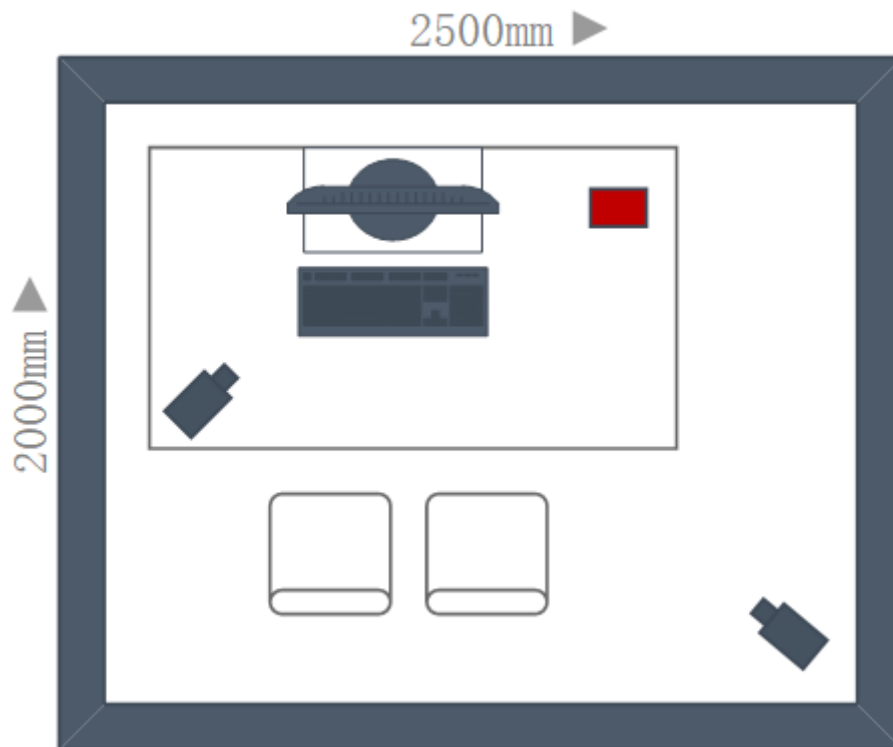

Workstation Layout

Skill: Rail Vehicle Technology

Total area of the workstation: 5 m²

Workstation layout:

 : Desk

 : Seat

 : Computer

 : Mobile monitoring device